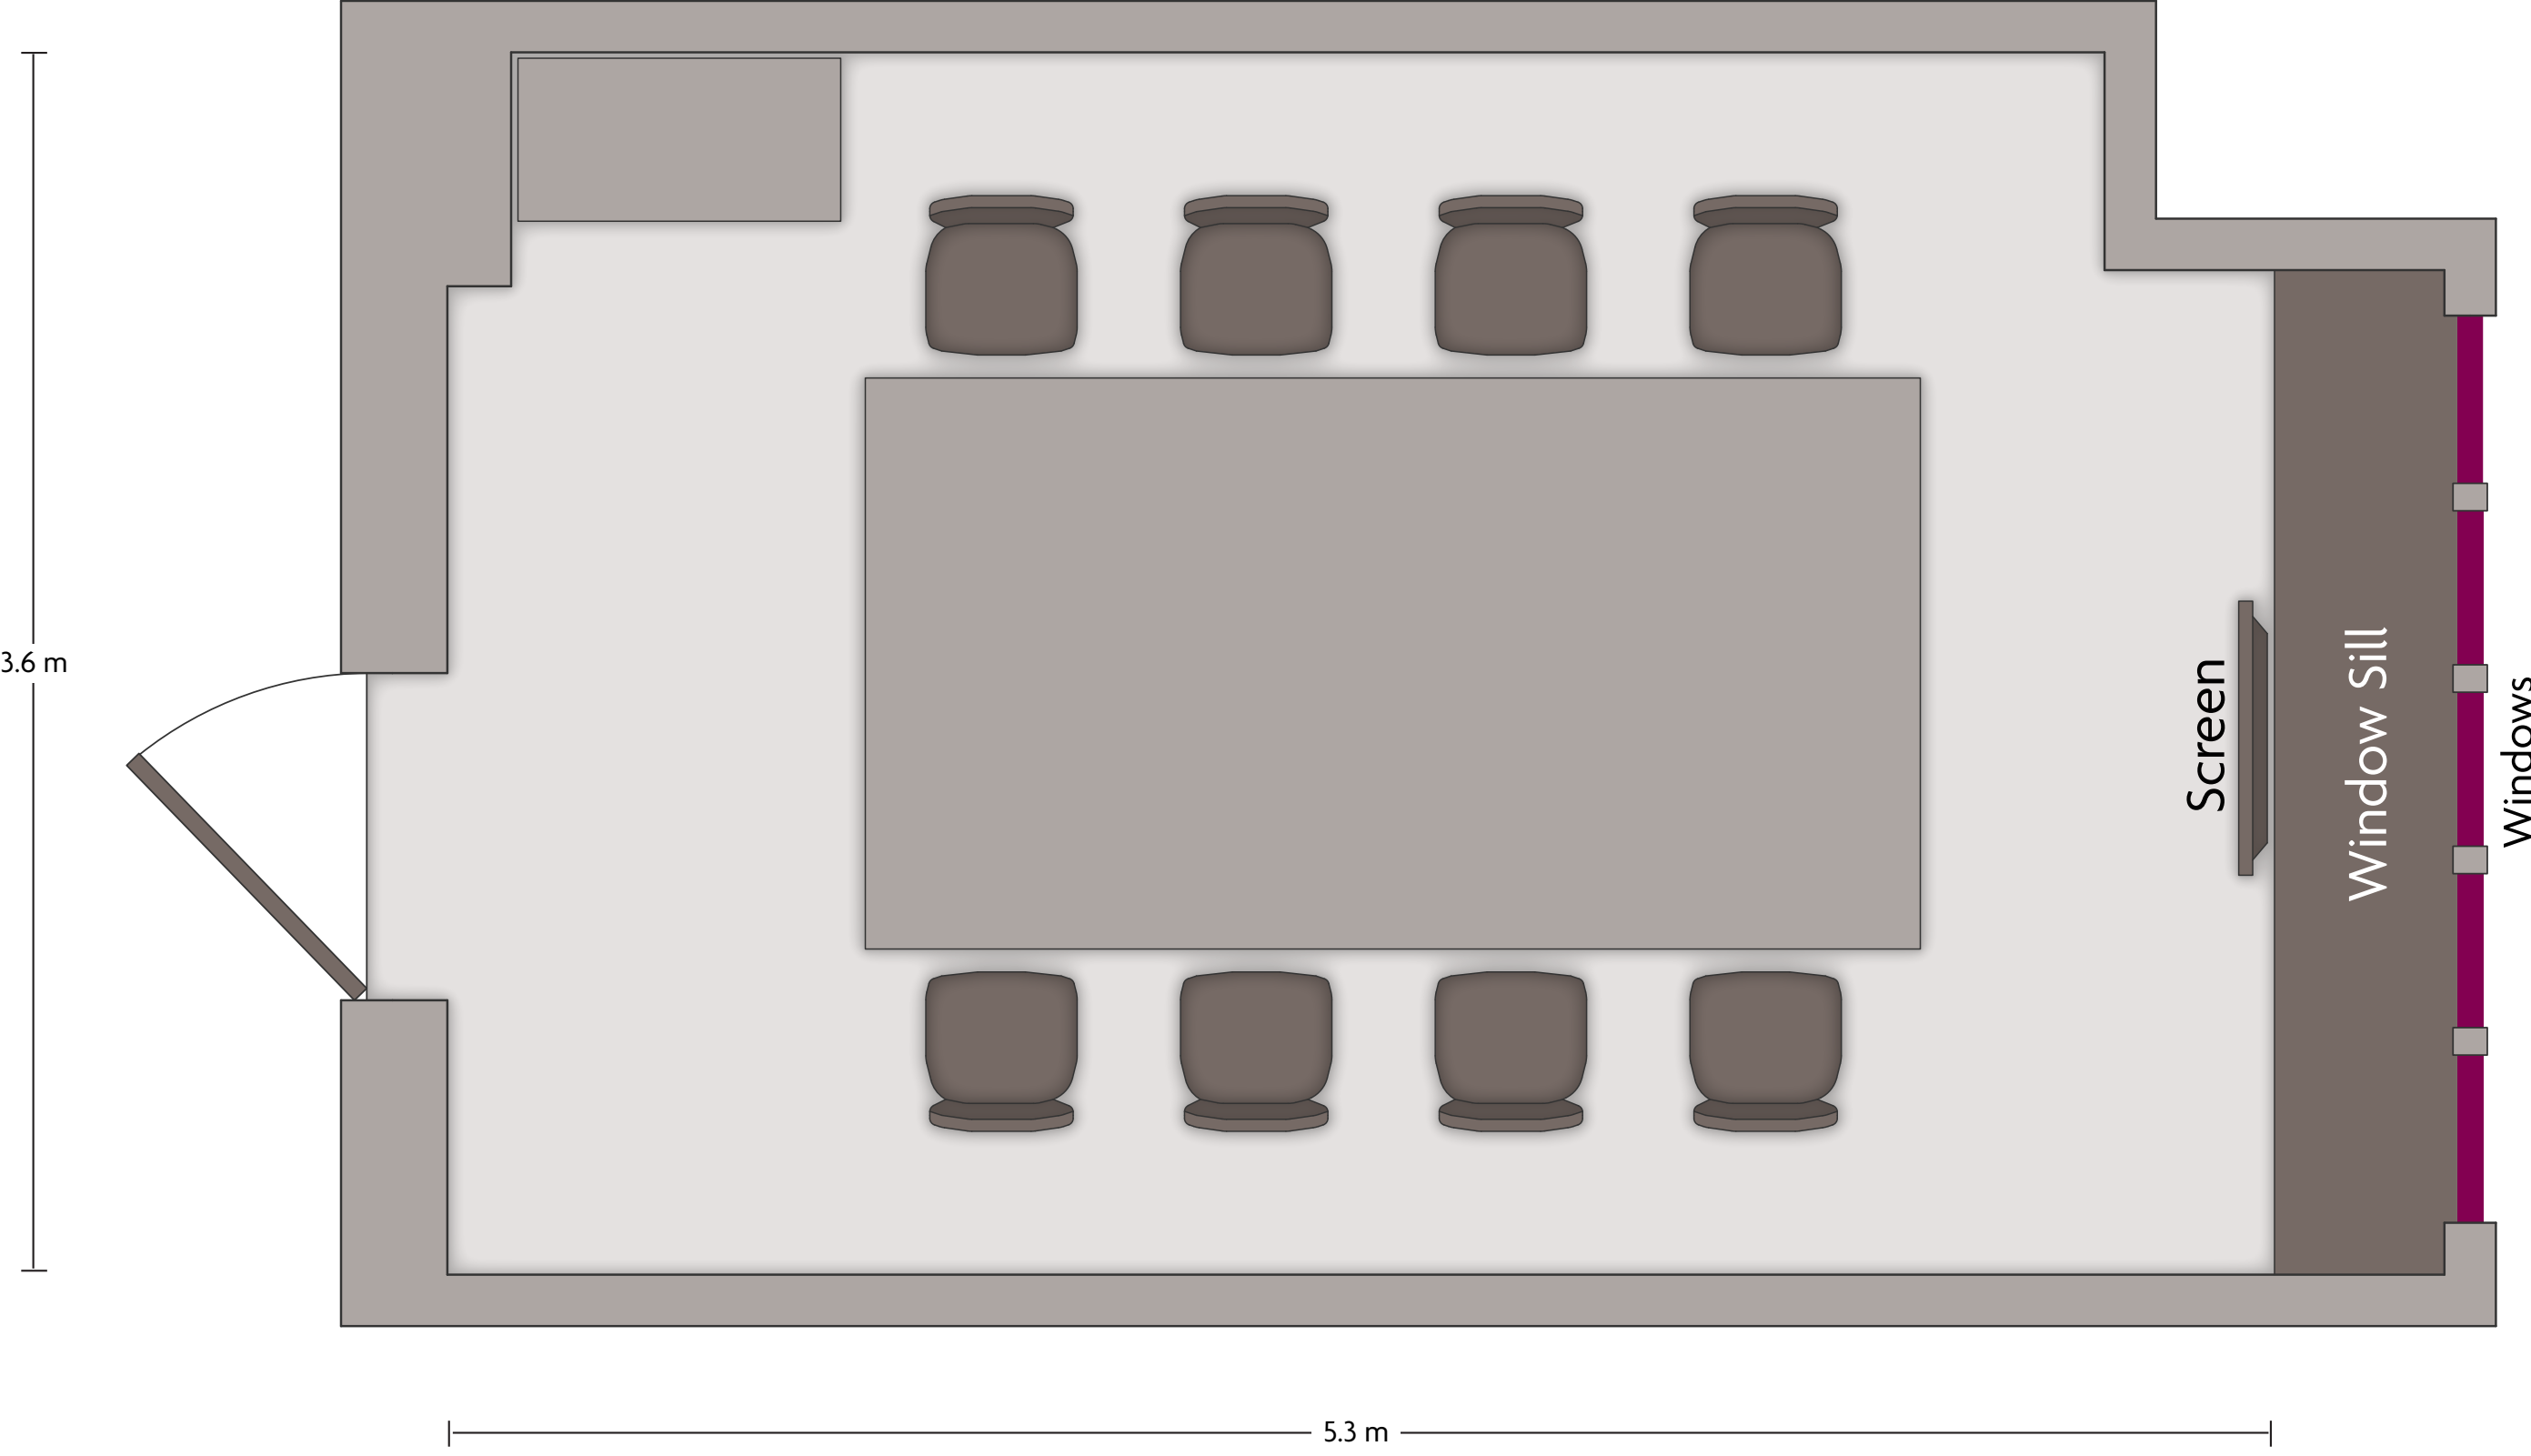

Crowne Plaza® Helsinki - Meeting Room 7

LENGTH: 5.3 m WIDTH: 3.6 m HEIGHT: 3.4 m TOTAL SQUARE METERS: 18.7 m² MAXIMUM CAPACITY: 12 POWER OUTLETS: 6

Mannerheimintie 50 | Helsinki - 00260, Finland | +358 925210000